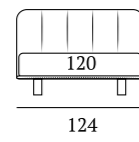

Clever Autoportante

DI SERIE:
Piede in ABS **Bolt** h cm 19

OPTIONAL:
Piede in plexiglass **Jiff** h cm 19
Piede in metallo **Top** h cm 18-23, finitura satinato
Piedi in metallo **Hang, Gate, Glam** h cm 24, finiture cromo, bianco, manganese

AS STANDARD:
Bolt ABS foot H 19 cm

OPTIONALS:
Jiff plexiglas foot H 19 cm
Top foot H 18-23 cm, finish: satin
Hang, Gate, Glam metal feet H 24 cm, finishes: chrome, white, manganese

PIEDI IN METALLO

Piede Glam H cm 14-18-24, finiture cromo, bianco, manganese

Glam foot H 14-18-24 cm, finishes: chrome, white, manganese

Piede Hang H cm 24, finiture cromo, bianco, manganese

Hang foot H 24 cm, finishes: chrome, white, manganese

Piede Gate H cm 24, finiture cromo, bianco, manganese

Piede ABS **Bolt** H cm 19

Bolt ABS foot H 19 cm