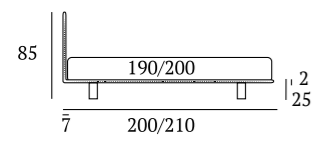

Clever Autoportante

DI SERIE:
Piede in ABS **Bolt** h cm 19

OPTIONAL:
Piede in plexiglass **Jiff** h cm 19
Piede in metallo **Top** h cm 18-23, finitura satinato
Piedi in metallo **Hang, Gate, Glam** h cm 24, finiture cromo, bianco, manganese

AS STANDARD:
Bolt ABS foot H 19 cm

OPTIONALS:
Jiff plexiglas foot H 19 cm
Top foot H 18-23 cm, finish: satin
Hang, Gate, Glam metal feet H 24 cm, finishes: chrome, white, manganese

PIEDI IN METALLO

Piede Glam H cm 14-18-24, finiture cromo, bianco, manganese