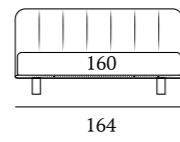

Clever Autoportante

DI SERIE:
Piede in ABS **Bolt** h cm 19

OPTIONAL:
Piede in plexiglass **Jiff** h cm 19
Piede in metallo **Top** h cm 18-23, finitura satinato
Piedi in metallo **Hang, Gate, Glam** h cm 24, finiture cromo, bianco, manganese

AS STANDARD:
Bolt ABS foot H 19 cm

OPTIONALS:
Jiff plexiglas foot H 19 cm
Top foot H 18-23 cm, finish: satin
Hang, Gate, Glam metal feet H 24 cm, finishes: chrome, white, manganese

PIEDI IN METALLO

Piede Glam H cm 14-18-24, finiture cromo, bianco, manganese

Glam foot H 14-18-24 cm, finishes: chrome, white, manganese

Piede Hang H cm 24, finiture cromo, bianco, manganese

Hang foot H 24 cm, finishes: chrome, white, manganese

Piede Gate H cm 24, finiture cromo, bianco, manganese

Piede ABS **Bolt** H cm 19

Bolt ABS foot H 19 cm