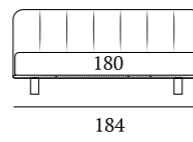

Clever Autoportante

DI SERIE:
Piede in ABS **Bolt** h cm 19

OPTIONAL:
Piede in plexiglass **Jiff** h cm 19
Piede in metallo **Top** h cm 18-23, finitura satinato
Piedi in metallo **Hang, Gate, Glam** h cm 24, finiture cromo, bianco, manganese

AS STANDARD:
Bolt ABS foot H 19 cm

OPTIONALS:
Jiff plexiglas foot H 19 cm
Top foot H 18-23 cm, finish: satin
Hang, Gate, Glam metal feet H 24 cm, finishes: chrome, white, manganese

PIEDI IN METALLO

Piede Glam H cm 14-18-24, finiture cromo, bianco, manganese

Piede ABS **Bolt** H cm 19

Bolt ABS foot H 19 cm