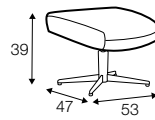

LUX lux

FC fixed

COVERS

armchair

footstool 53x47

armchair lux

footstool lux 54x48

extra dimensions

depth of seat

Lean backrest: manual or electric.

legs

swivel

black or white

swivel with memory function

non-rotating leg

profile