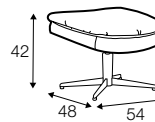

LUX lux

FC fixed

COVERS

armchair

footstool 53x47

armchair lux

footstool lux 54x48

extra dimensions

depth of seat

Lean backrest: manual or electric.

legs

swivel

black or white

swivel with memory function

non-rotating leg

profile