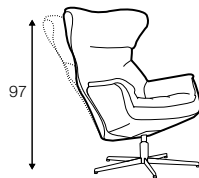

LUX lux

FC fixed

COVERS

armchair

footstool 53x47

armchair lux

footstool lux 54x48

extra dimensions

depth of seat

Lean backrest: manual or electric.

legs

swivel

black or white

swivel with memory function

non-rotating leg

profile