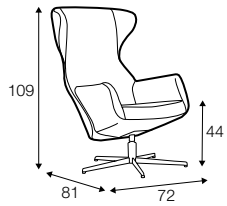

Isa Relax

SITS

Isa Relax

UPHOLSTERY

* fabric limited choice

leather

COMFORTS

STD standard

LUX lux

FC fixed

COVERS

armchair

footstool 53x47

armchair lux

footstool lux 54x48

extra dimensions

depth of seat

Lean backrest: manual or electric.

legs

swivel

black or white

swivel with memory function

non-rotating leg

profile