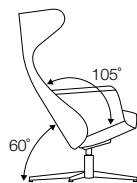

LUX lux

FC fixed

COVERS

armchair

footstool 53x47

armchair lux

footstool lux 54x48

extra dimensions

depth of seat

Lean backrest: manual or electric.

legs

swivel

black or white

swivel with memory function

non-rotating leg

profile