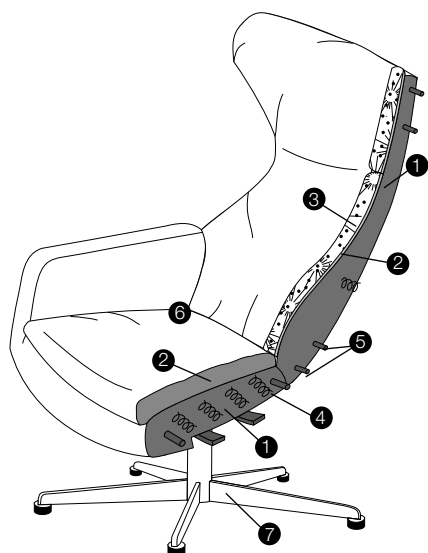

LUX lux

FC fixed

COVERS

armchair

footstool 53x47

armchair lux

footstool lux 54x48

extra dimensions

depth of seat

Lean backrest: manual or electric.

legs

swivel

black or white

swivel with memory function

non-rotating leg

profile

standard

1. moulded foam
2. springs
3. metal frame
4. fabric or leather
5. swivel, swivel with memory function, non-rotating leg

lux

1. moulded foam
2. polyurethane foam
3. cushion chamber with mix od feather and silicone balls
4. springs
5. metal frame
6. fabric or leather
7. swivel, swivel with memory function, non-rotating leg