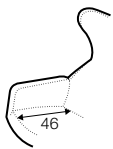

LUX lux

FC fixed

COVERS

armchair

footstool 53x47

armchair lux

footstool lux 54x48

extra dimensions

depth of seat

Lean backrest: manual or electric.

legs

swivel

black or white

swivel with memory function

non-rotating leg

profile