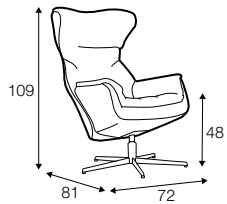

LUX lux

FC fixed

COVERS

armchair

footstool 53x47

armchair lux

footstool lux 54x48

extra dimensions

depth of seat

Lean backrest: manual or electric.

legs

swivel

black or white

swivel with memory function

non-rotating leg

profile