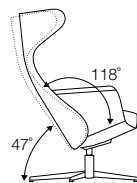

LUX lux

FC fixed

COVERS

armchair

footstool 53x47

armchair lux

footstool lux 54x48

extra dimensions

depth of seat

Lean backrest: manual or electric.

legs

swivel

black or white

swivel with memory function

non-rotating leg

profile