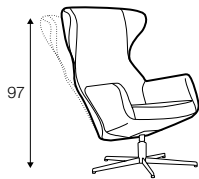

LUX lux

FC fixed

COVERS

armchair

footstool 53x47

armchair lux

footstool lux 54x48

extra dimensions

depth of seat

Lean backrest: manual or electric.

legs

swivel

black or white

swivel with memory function

non-rotating leg

profile