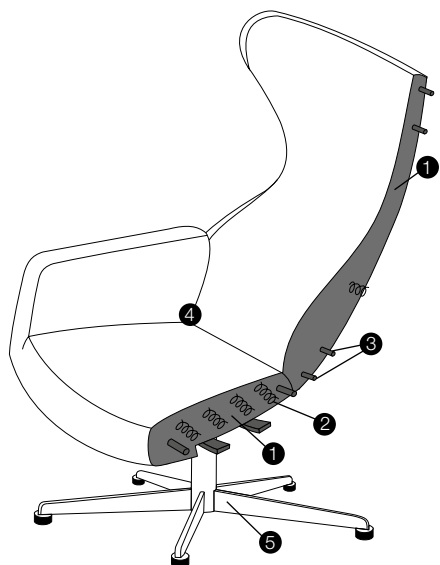

LUX lux

FC fixed

COVERS

armchair

footstool 53x47

armchair lux

footstool lux 54x48

extra dimensions

depth of seat

Lean backrest: manual or electric.

legs

swivel

black or white

swivel with memory function

non-rotating leg

profile

standard

1. moulded foam
2. springs
3. metal frame
4. fabric or leather
5. swivel, swivel with memory function, non-rotating leg

lux

1. moulded foam
2. polyurethane foam
3. cushion chamber with mix od feather and silicone balls
4. springs
5. metal frame
6. fabric or leather
7. swivel, swivel with memory function, non-rotating leg