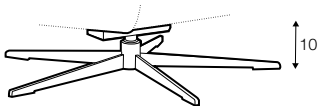

LUX lux

FC fixed

COVERS

armchair

footstool 53x47

armchair lux

footstool lux 54x48

extra dimensions

depth of seat

Lean backrest: manual or electric.

legs

swivel

black or white

swivel with memory function

non-rotating leg

profile