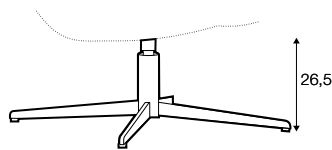

CLS classic

COVERS

FC fixed

armchair

footstool

armchair
wood legs with metal frame

footstool
wood legs with metal frame

extra dimensions

depth of seat

legs

wood legs with metal frame

swivel
black or white
swivel with memory function
non rotating leg

profile

lux

1. polyurethane foam/high resilient polyurethane foam
2. cushion chamber with mix of feather and silicone balls
3. upholstery belts
4. FSC® certified wood based elements
5. fabric or leather
6. swivel