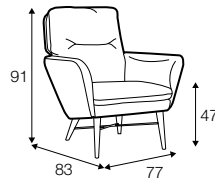

CLS classic

COVERS

FC fixed

armchair

footstool

armchair
wood legs with metal frame

footstool
wood legs with metal frame

extra dimensions

depth of seat

legs

wood legs with metal frame

swivel
black or white
swivel with memory function
non rotating leg

profile

lux

1. polyurethane foam/high resilient polyurethane foam
2. cushion chamber with mix of feather and silicone balls
3. upholstery belts
4. FSC® certified wood based elements
5. fabric or leather
6. swivel